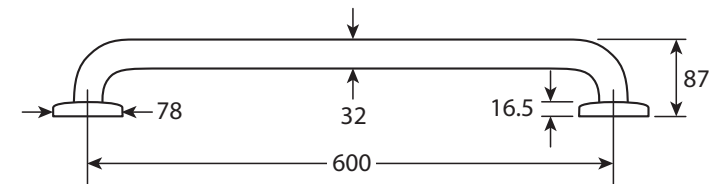

# Accessible 600MM GRAB RAIL

## Features

- Can be installed to comply with AS1428.1
- Made from 304 stainless steel
- Concealed fixings
- Includes rubber hygiene seals and wall mounting screws

While we aim to ensure specifications are correct at the time of publication, Fienza reserves the right to make modifications without prior notice. Physical colour may vary from image shown. All measurements are shown in millimetres. Always use physical product measurements for mark-ups and roughing-in as the technical drawing may differ from actual product received.